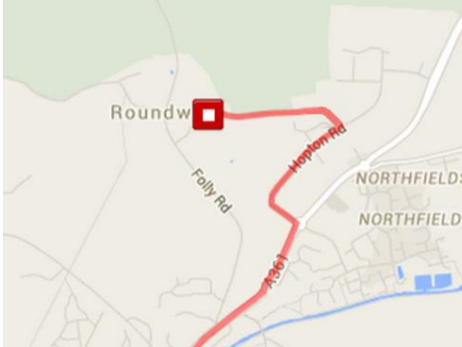

## OUR LOCATION

### To reach Traction Charger:

- Follow A361 through Devizes, PAST Subway (do not take Folly Road) until you reach a roundabout with B&Q on the corner.
- Take the first left up Hopton road. Follow this road as it bears right.
- Turn left for Roundway Hill Business Centre - you should see this sign:

## DIRECTIONS TO TRACTION CHARGER

- Follow this road as it bears left until you reach Roundway Hill Business Centre, and Traction Charger.